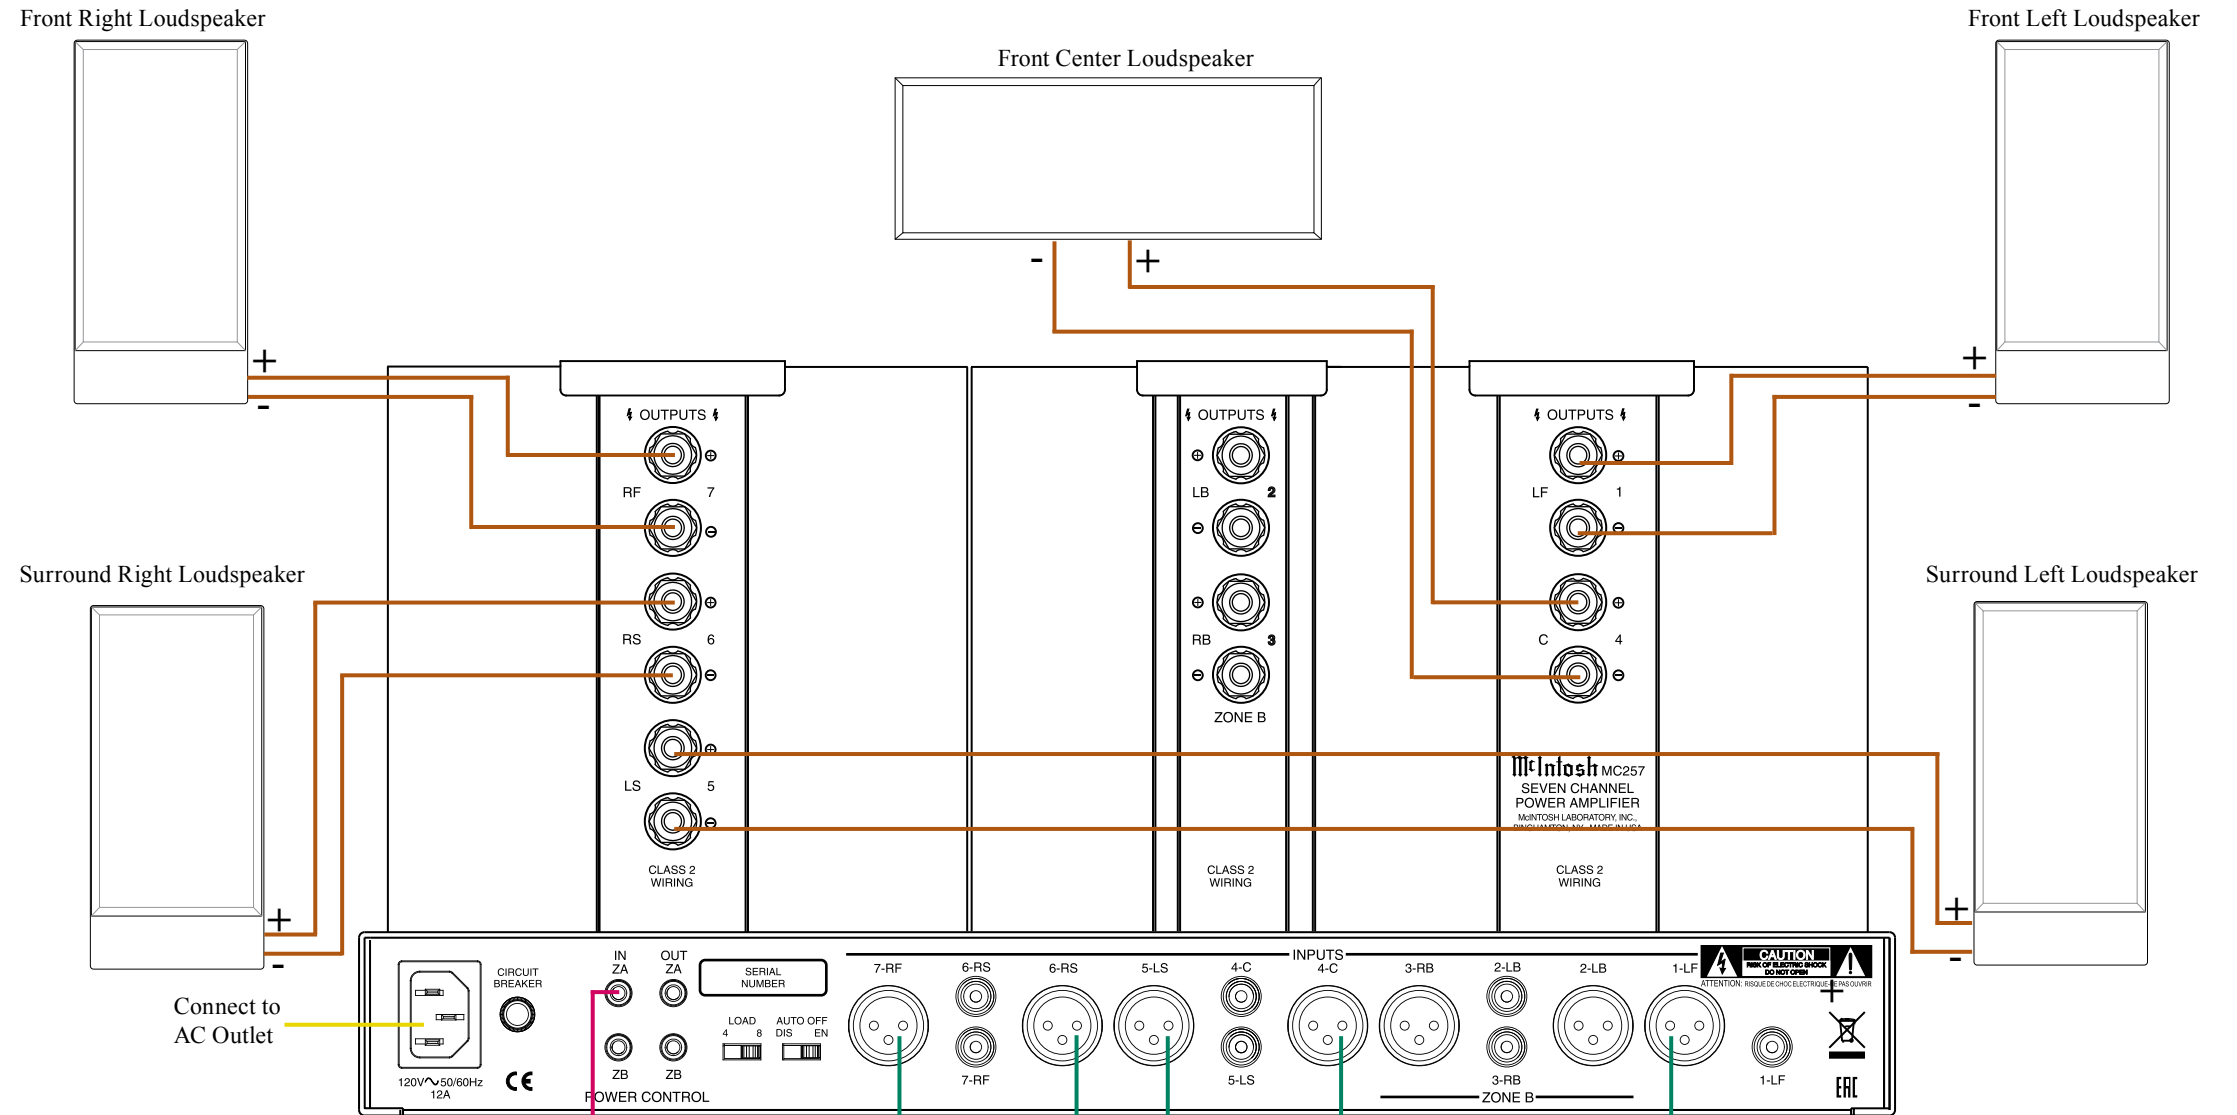

Note: Refer to the MC257 Owner's Manual pages 7 & 8 for additional connection information.

Connection Legend:

- Data Cable* - — Digital Signal Cable - —
- Sensor/Keypad Cable - — Network/RS232 Cable - —
- Power Control Cable* - — Ground Wire - —
- Audio Signal Cable - — AC Power Cords - —
- Video Signal Cable - — Loudspeaker Cable - —
- RF Signal Cable - —

* 2 conductor shielded with 1/8 inch stereo mini phone plug on each end.

Note: Refer to the MC257 Owner's Manual page 7 & 8 for additional connection information.

Connection Legend:

- Data Cable* - — Digital Signal Cable - —
 - Sensor/Keypad Cable - — Network/RS232 Cable - —
 - Power Control Cable* - — Ground Wire - —
 - Audio Signal Cable - — AC Power Cords - —
 - Video Signal Cable - — Loudspeaker Cable - —
 - RF Signal Cable - —
- * 2 conductor shielded with 1/8 inch stereo mini phone plug on each end.

Note: Refer to the MC257 Owner's Manual page 7 & 8 for additional connection information.

Connection Legend:

- Data Cable* - — Digital Signal Cable - —
- Sensor/Keypad Cable - — Network/RS232 Cable - —
- Power Control Cable* - — Ground Wire - —
- Audio Signal Cable - — AC Power Cords - —
- Video Signal Cable - — Loudspeaker Cable - —
- RF Signal Cable - —

* 2 conductor shielded with 1/8 inch stereo mini phone plug on each end.