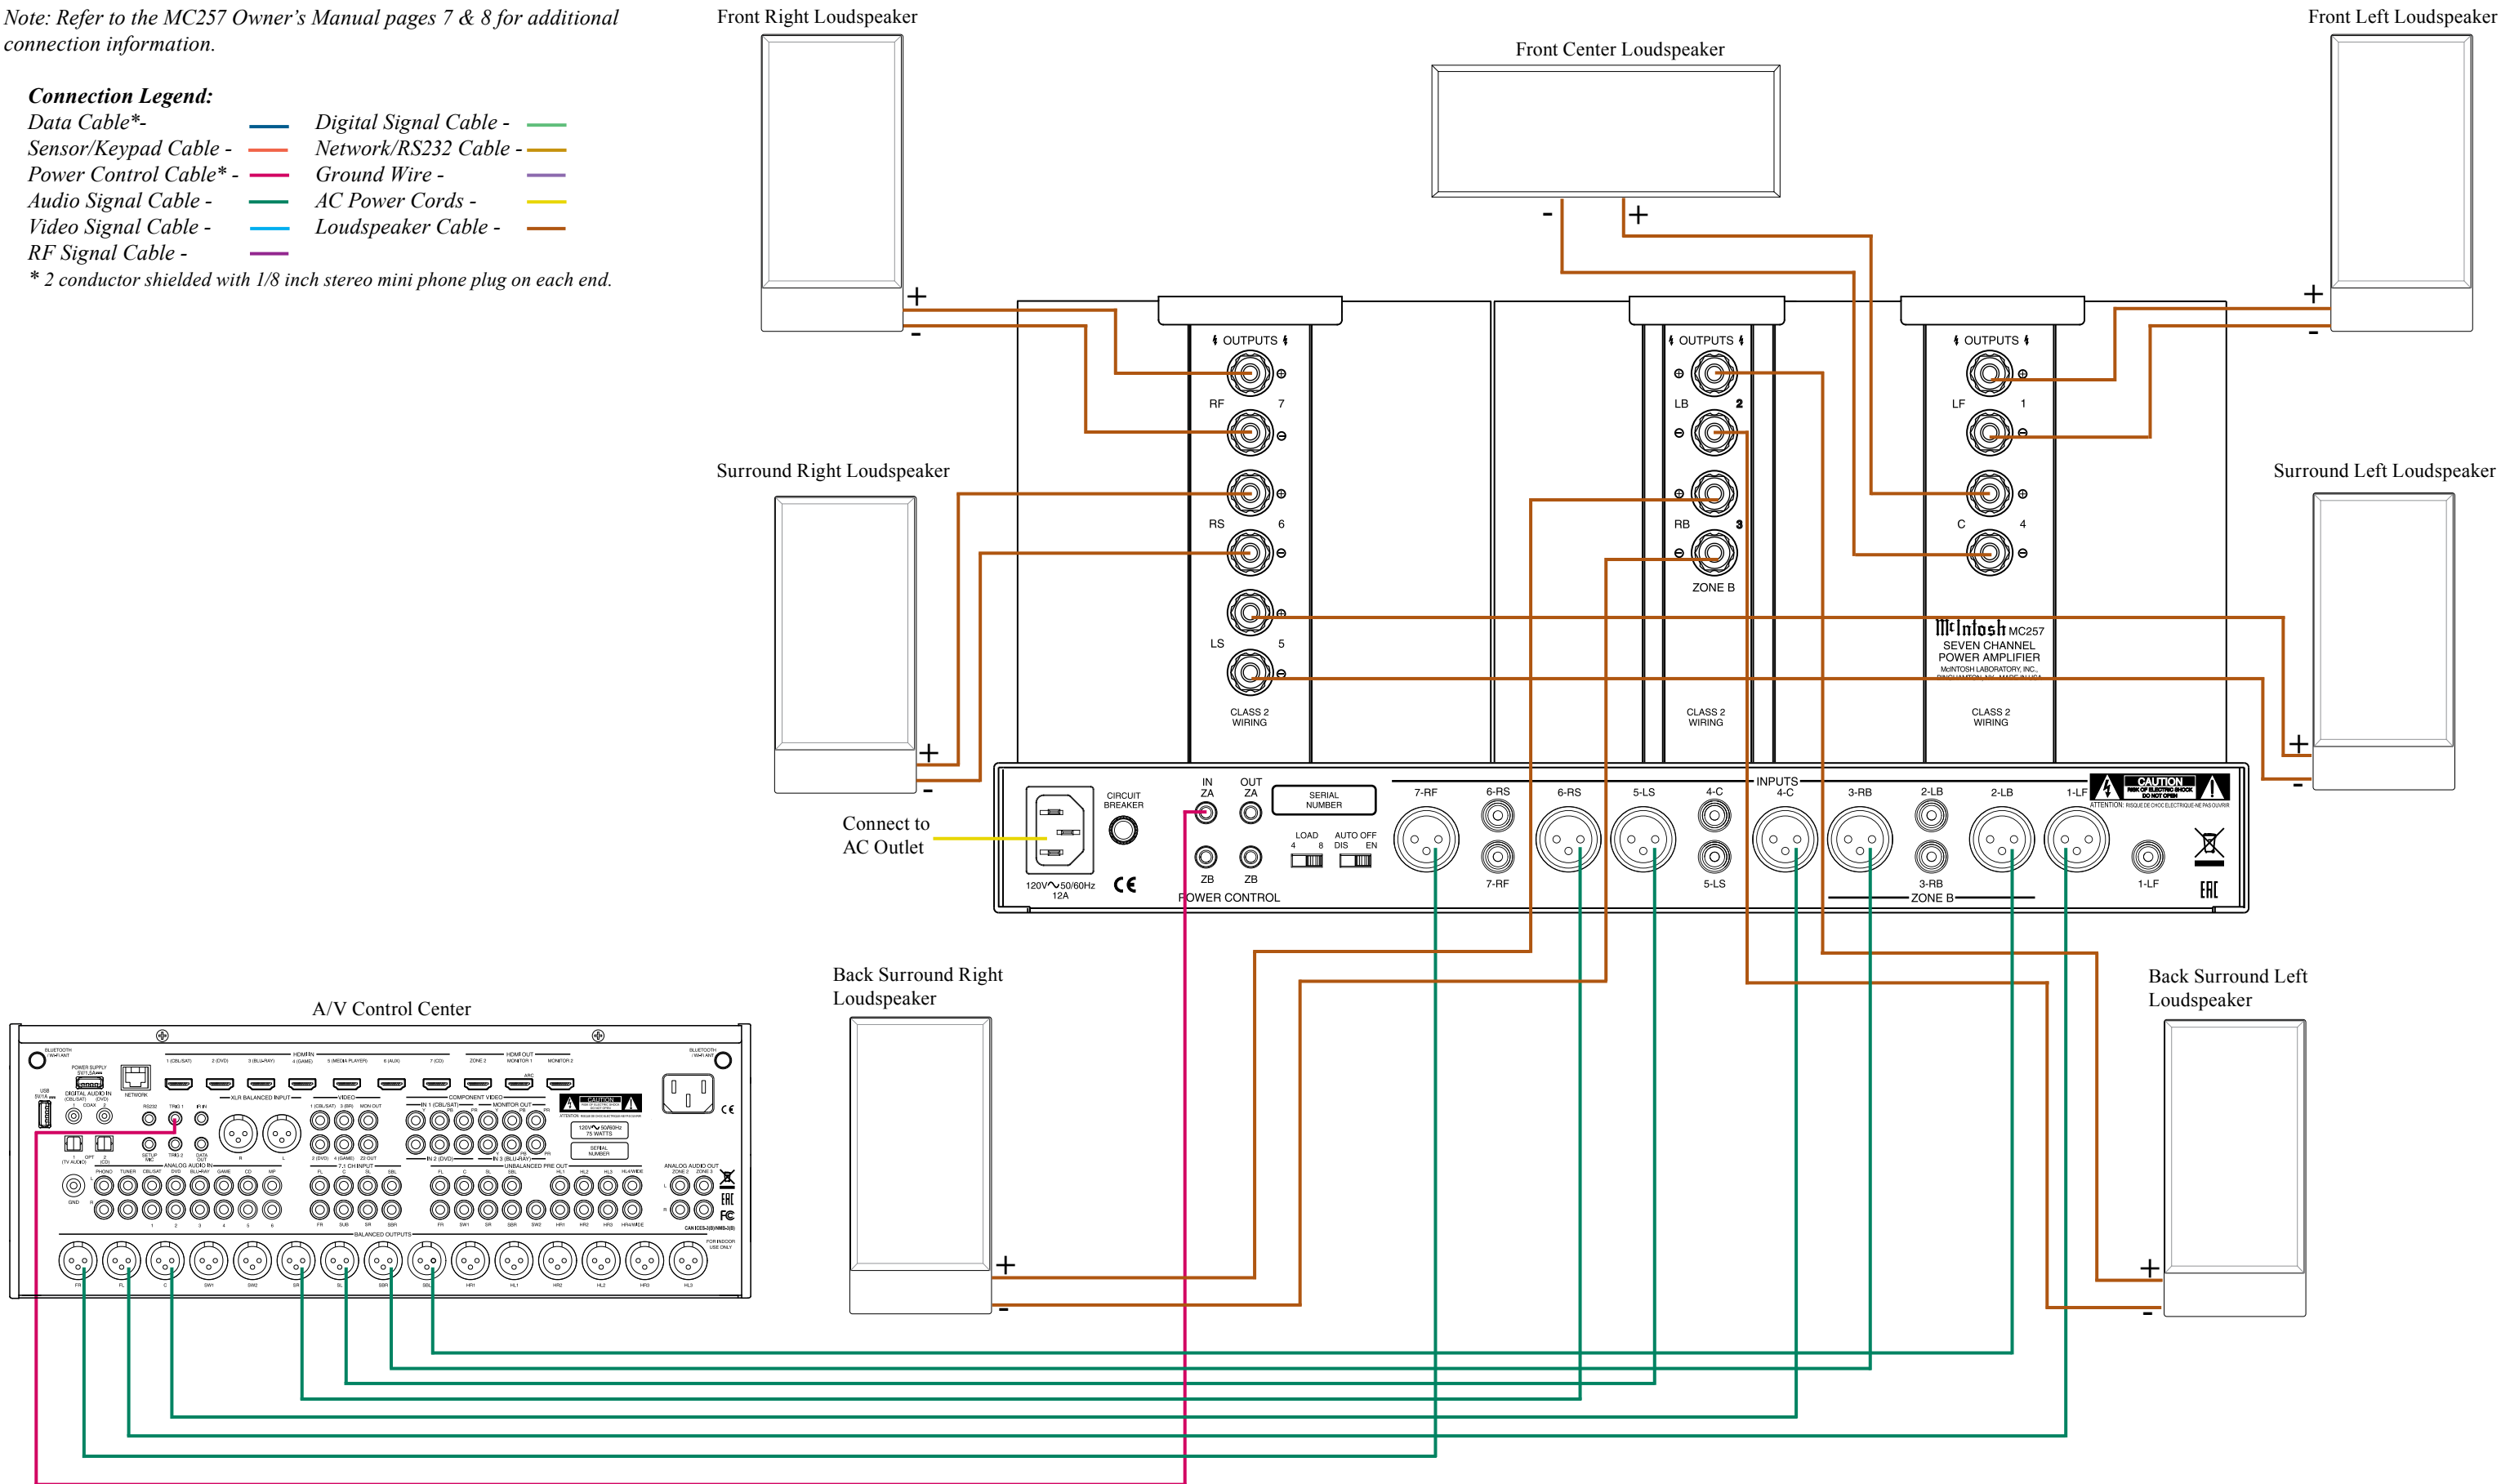

Note: Refer to the MC257 Owner's Manual pages 7 & 8 for additional connection information.

Connection Legend:

- Data Cable* - — Digital Signal Cable - —
- Sensor/Keypad Cable - — Network/RS232 Cable - —
- Power Control Cable* - — Ground Wire - —
- Audio Signal Cable - — AC Power Cords - —
- Video Signal Cable - — Loudspeaker Cable - —
- RF Signal Cable - —

* 2 conductor shielded with 1/8 inch stereo mini phone plug on each end.

Note: Refer to the MC257 Owner's Manual page 7 & 8 for additional connection information.

Connection Legend:

- Data Cable* - — Digital Signal Cable - —
 - Sensor/Keypad Cable - — Network/RS232 Cable - —
 - Power Control Cable* - — Ground Wire - —
 - Audio Signal Cable - — AC Power Cords - —
 - Video Signal Cable - — Loudspeaker Cable - —
 - RF Signal Cable - —
- * 2 conductor shielded with 1/8 inch stereo mini phone plug on each end.

Note: Refer to the MC257 Owner's Manual page 7 & 8 for additional connection information.

Connection Legend:

- Data Cable* - — Digital Signal Cable - —
- Sensor/Keypad Cable - — Network/RS232 Cable - —
- Power Control Cable* - — Ground Wire - —
- Audio Signal Cable - — AC Power Cords - —
- Video Signal Cable - — Loudspeaker Cable - —
- RF Signal Cable - —

* 2 conductor shielded with 1/8 inch stereo mini phone plug on each end.