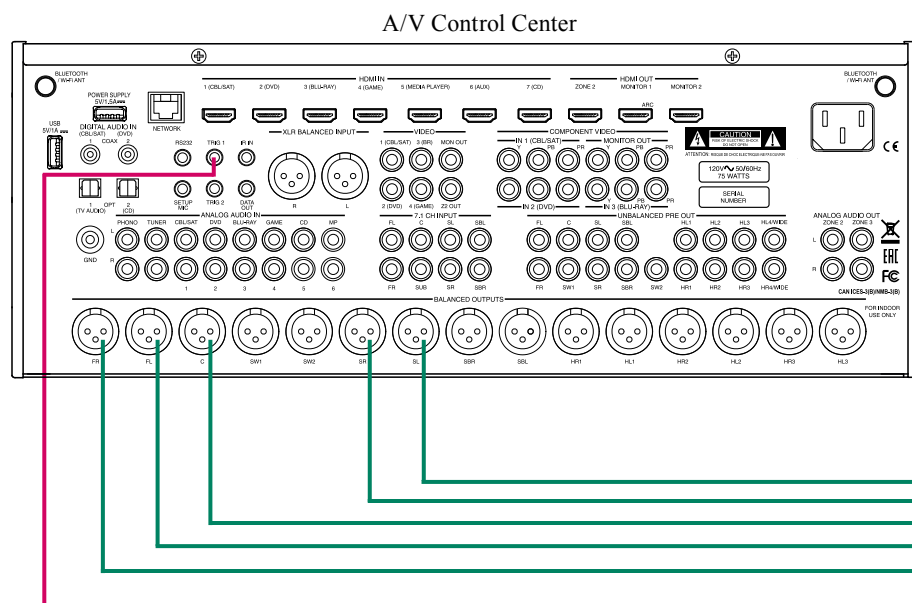

Note: Refer to the MC257 Owner's Manual pages 7 & 8 for additional connection information.

Connection Legend:

- Data Cable* - — Digital Signal Cable - —
- Sensor/Keypad Cable - — Network/RS232 Cable - —
- Power Control Cable* - — Ground Wire - —
- Audio Signal Cable - — AC Power Cords - —
- Video Signal Cable - — Loudspeaker Cable - —
- RF Signal Cable - —

* 2 conductor shielded with 1/8 inch stereo mini phone plug on each end.

Note: Refer to the MC257 Owner's Manual page 7 & 8 for additional connection information.

Connection Legend:

- Data Cable* - — Digital Signal Cable - —
 - Sensor/Keypad Cable - — Network/RS232 Cable - —
 - Power Control Cable* - — Ground Wire - —
 - Audio Signal Cable - — AC Power Cords - —
 - Video Signal Cable - — Loudspeaker Cable - —
 - RF Signal Cable - —
- * 2 conductor shielded with 1/8 inch stereo mini phone plug on each end.

Note: Refer to the MC257 Owner's Manual page 7 & 8 for additional connection information.

Connection Legend:

- Data Cable* - — Digital Signal Cable - —
- Sensor/Keypad Cable - — Network/RS232 Cable - —
- Power Control Cable* - — Ground Wire - —
- Audio Signal Cable - — AC Power Cords - —
- Video Signal Cable - — Loudspeaker Cable - —
- RF Signal Cable - —

* 2 conductor shielded with 1/8 inch stereo mini phone plug on each end.