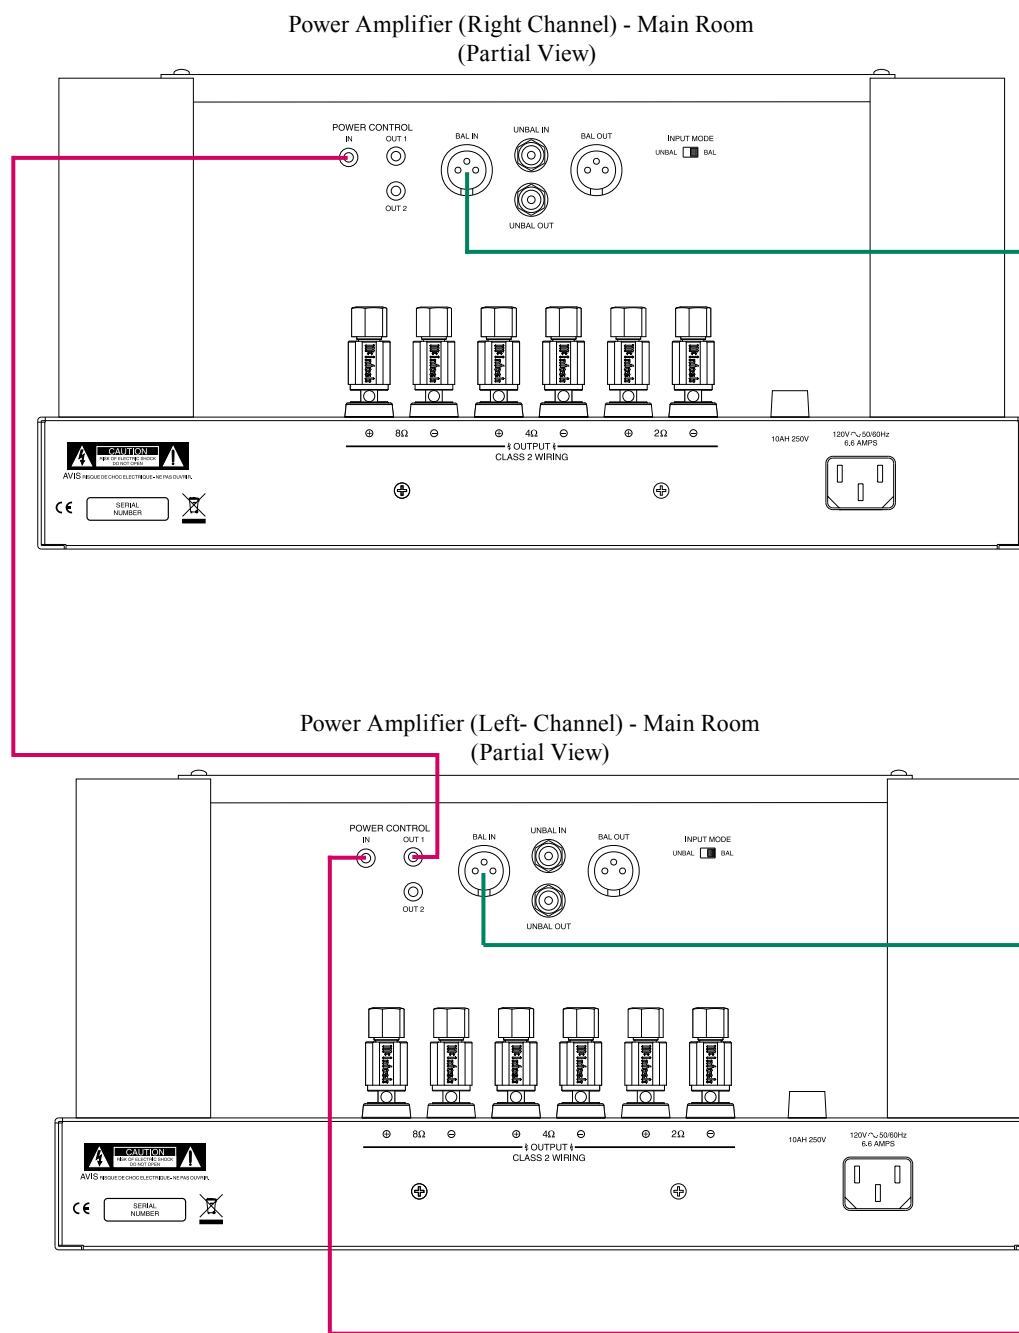

Note: Refer to the C53 Owner's Manual page 8 for additional connection information.

Connection Legend:

- Data Cable* - — Digital Signal Cable -
 - Sensor/Keypad Cable - — RS232 Cable -
 - Power Control Cable* - — Ground Wire -
 - Audio Signal Cable - — AC Power Cords -
 - Video Signal Cable - — Loudspeaker Cable -
 - RF Signal Cable -
- * 2 conductor shielded with 1/8 inch stereo mini phone plug on each end.

Connect to AC Outlet

C53 Rear Panel Connections