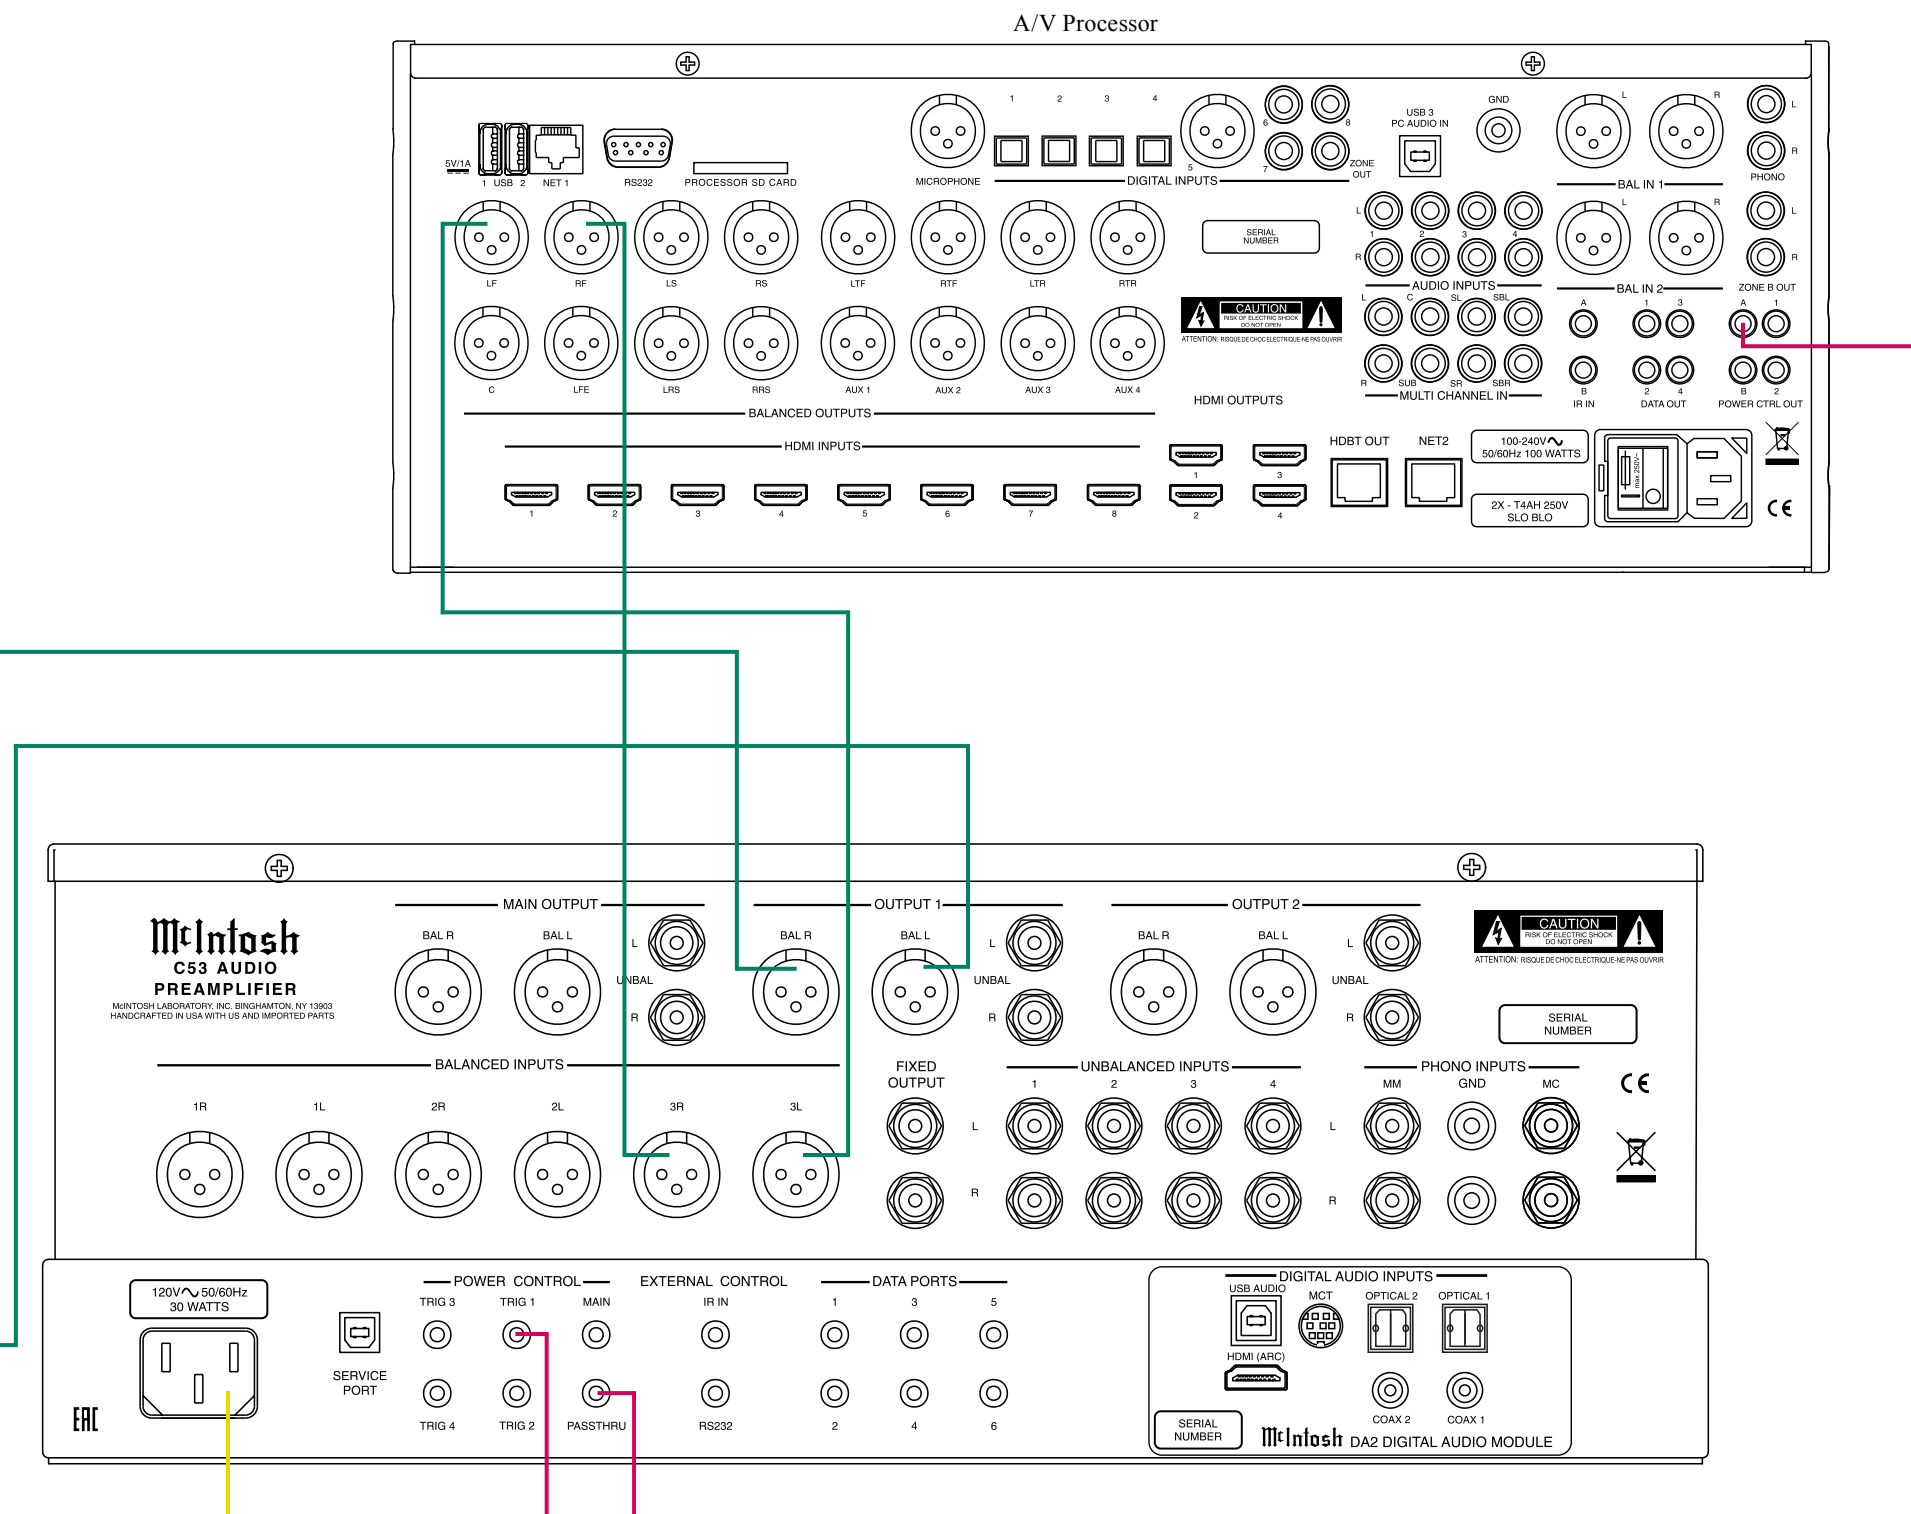

Note: Refer to the C53 Owner's Manual page 8 for additional connection information.

Connection Legend:

- Data Cable* - — Digital Signal Cable -
 - Sensor/Keypad Cable - — RS232 Cable -
 - Power Control Cable* - — Ground Wire -
 - Audio Signal Cable - — AC Power Cords -
 - Video Signal Cable - — Loudspeaker Cable -
 - RF Signal Cable -
- * 2 conductor shielded with 1/8 inch stereo mini phone plug on each end.

Connect to AC Outlet

C53 Rear Panel Connections